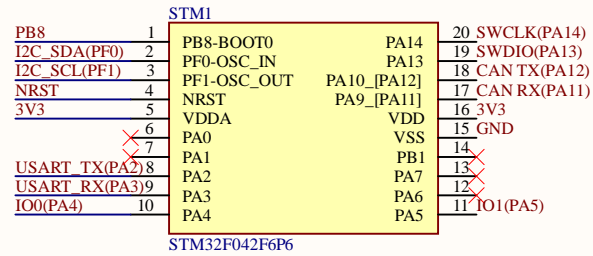

MCU

Connect

Title			HWSD-Core Series-F042		
Size	Number	Revision			
A4		V1.0			
Date:	3/30/2022	Sheet of			
File:	C:\Users\...\HWSD-Core-F042 SCH.SchDoc	Drawn By:		ASR-Crash	