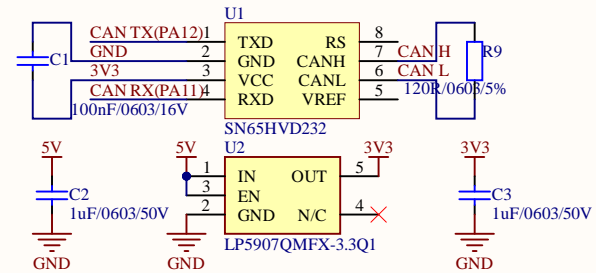

MCU

Connect

Title			HWSD-Core Series-F042		
Size	Number	Revision			
A4		V1.0			
Date:	3/30/2022	Sheet of			
File:	C:\Users\...\HWSD-Core-F042 SCH.SchDoc	Drawn By:		ASR-Crash	