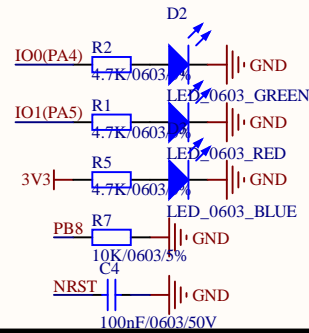

MCU

Connect

Title			HWSD-Core Series-F042		
Size	Number	Revision			
A4		V1.0			
Date:	3/30/2022	Sheet of			
File:	C:\Users\...\HWSD-Core-F042 SCH.SchDoc	Drawn By:		ASR-Crash	