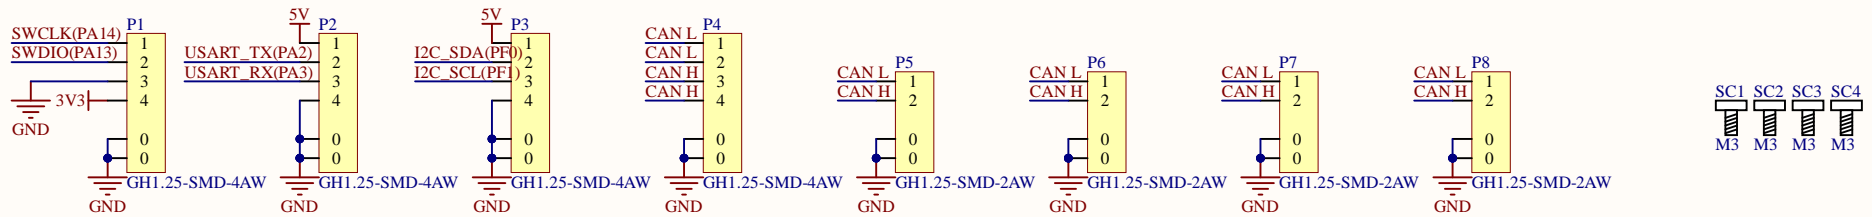

MCU

Connect

Title			HWSD-Core Series-F042		
Size	Number	Revision			
A4		V1.0			
Date:	3/30/2022	Sheet of			
File:	C:\Users\...\HWSD-Core-F042 SCH.SchDoc	Drawn By:		ASR-Crash	